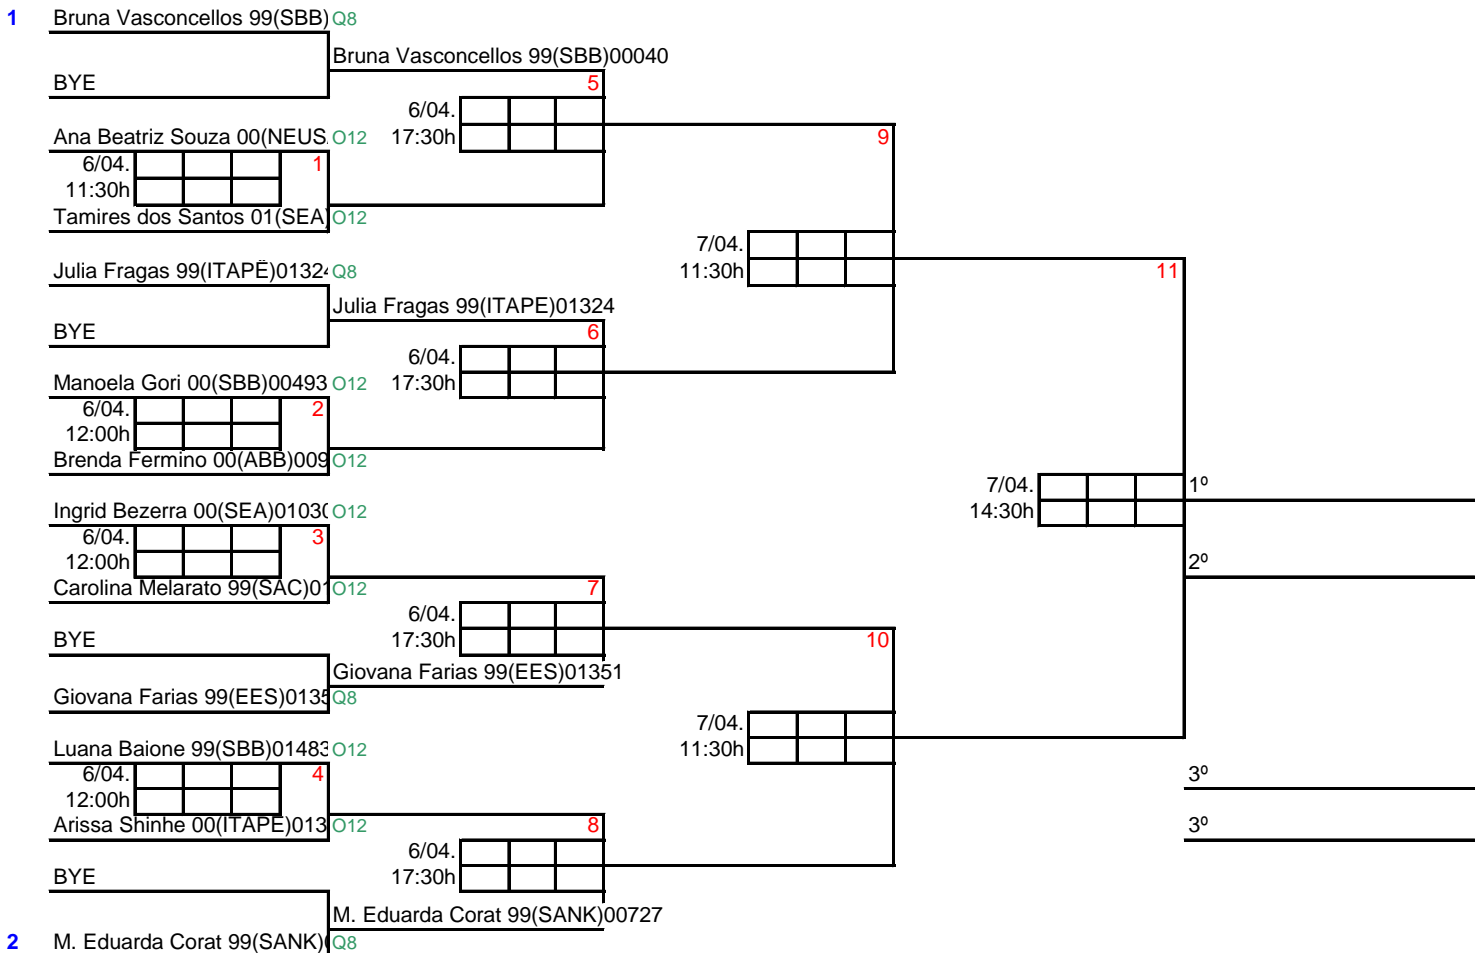

II CAMPEONATO ESTADUAL FEBASP - SBC 2013

SFsub17

37

1 Francine Bartholomeu 97(AB)Q8

6/04.

16:30h			

1

Leticia Lobo 97(ITAPÉ)01503 Q8

7/04.

11:30h			

5

Ana C. Zucchetti 98(SANK)0 Q8

6/04.

16:30h			

2

Larissa E. de Oliveira 98(AB) Q8

7/04.

13:30h			

7

Patricia Dias 98(CSB)01305 Q8

6/04.

17:00h			

3

Beatriz Conti 97(SBB)01481 Q8

7/04.

11:30h			

6

Jéssica V. Soares 98(SANK) Q8

6/04.

17:00h			

4

2 Julia Carolina Silva 97(ABB)Q8

II CAMPEONATO ESTADUAL FEBASP - SBC 2013

DMsub17

38

Gabriel Gama 98(SEA)01429

1 Jefferson Gonçalves 97(SEA) 4

BYE

Gabriel Gama 98(SEA)01429
Jefferson Gonçalves 97(SEA)00765

7/04.

12:30h			

4

Bruno Brolezzi 98(SANK)013

D'Artagnan Silva 98(SANK)0 Q7

6/04.

19:30h			

1

Guilherme Galdino 98(NEUSA)01146

Rafael Cunha 00(NEUSA)01 Q7

7/04.

16:30h			

6

Diego A. Rodrigues 98(ITAPÉ)01459

Douglas V. Oliveira 97(ITAP) Q7

6/04.

19:30h			

2

Daniel Rezende S.97(NEUSA)01178

Wilkerson Dias 97(NEUSA)0 Q7

7/04.

12:30h			

5

Gabriel Ruela 98(ABDESC)0

Gustavo Thomaz 98(ABDES) Q7

6/04.

19:30h			

3

Francisco Brandão 00(ECP)00848

2 Pedro Darvas 97(ECP)01284 Q7

II CAMPEONATO ESTADUAL FEBASP - SBC 2013

DFsub17

39

Jéssica V. Soares 98(SANK)01399

M. Eduarda Corat 99(SANK)00727

6/04.

09:00h			

1

Beatriz Conti 97(SBB)01481

Luana Baione 99(SBB)01483

Beatriz Conti 97(SBB)01481

Luana Baione 99(SBB)01483

6/04.

12:00h			

2

Patricia Dias 98(CSB)01305

Raquel Veiga 98(CSB)01233

Patricia Dias 98(CSB)01305

Raquel Veiga 98(CSB)01233

6/04.

19:30h			

3

Jéssica V. Soares 98(SANK)0

M. Eduarda Corat 99(SANK)00727

CLASSIFICAÇÃO FINAL

1	1º
2	2º
3	3º

II CAMPEONATO ESTADUAL FEBASP - SBC 2013

DXsub17

40

William Ferreira 97(SANK)01397

Ana C. Zucchetti 98(SANK)01389

6/04.

09:00h			

1

Vitor Akio Oya 98(SANK)01396

Larissa E. de Oliveira 98(ABDESC)01

Vitor Akio Oya 98(SANK)01396

Larissa E. de Oliveira 98(ABDESC)010

6/04.

12:00h			

2

Matheus H. Lima 97(ITAPÉ)01458

Julia Fragas 99(ITAPÉ)01324

Matheus H. Lima 97(ITAPÉ)0

Julia Fragas 99(ITAPÉ)01324

6/04.

20:30h			

3

William Ferreira 97(SANK)013

Ana C. Zucchetti 98(SANK)01389

CLASSIFICAÇÃO FINAL

1	1º
2	2º
3	3º