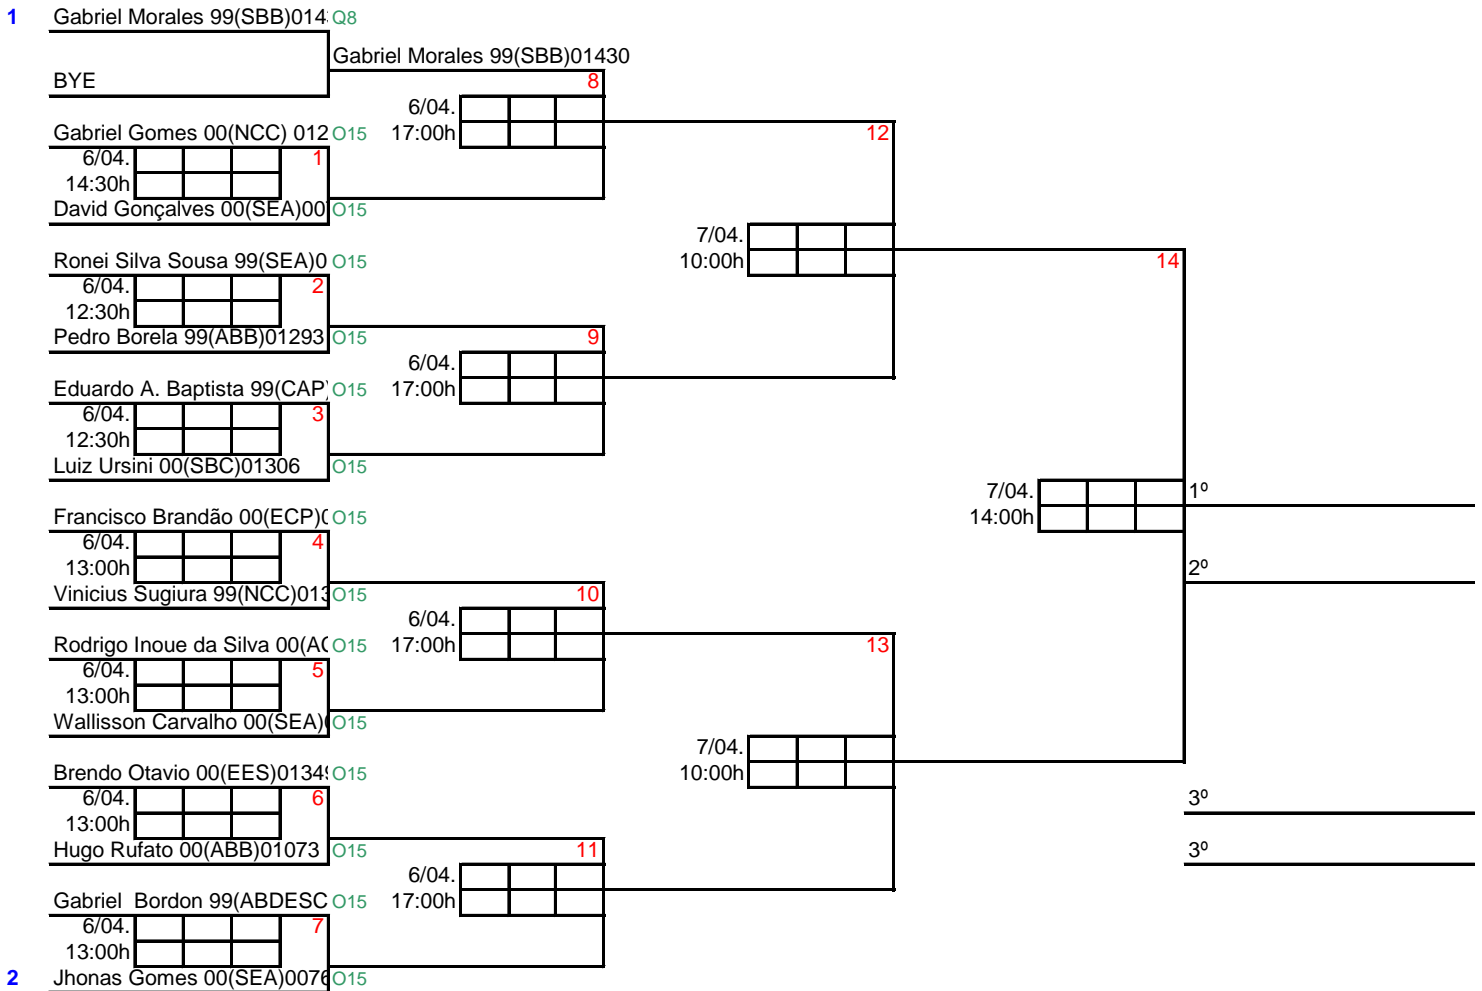

II CAMPEONATO ESTADUAL FEBASP - SBC 2013

SFsub17

37

1 Francine Bartholomeu 97(AB)Q8

6/04.

16:30h			

1

Leticia Lobo 97(ITAPÉ)01503 Q8

7/04.

11:30h			

5

Ana C. Zucchetti 98(SANK)0 Q8

6/04.

16:30h			

2

Larissa E. de Oliveira 98(AB) Q8

7/04.

13:30h			

7

Patricia Dias 98(CSB)01305 Q8

6/04.

17:00h			

3

Beatriz Conti 97(SBB)01481 Q8

7/04.

11:30h			

6

Jéssica V. Soares 98(SANK) Q8

6/04.

17:00h			

4

2 Julia Carolina Silva 97(ABB)Q8

II CAMPEONATO ESTADUAL FEBASP - SBC 2013

DMsub17

38

Gabriel Gama 98(SEA)01429

1 Jefferson Gonçalves 97(SEA) 4

BYE

Gabriel Gama 98(SEA)01429
Jefferson Gonçalves 97(SEA)00765

7/04.

12:30h			

4

Bruno Brolezzi 98(SANK)013

D'Artagnan Silva 98(SANK)0 Q7

6/04.

19:30h			

1

Guilherme Galdino 98(NEUSA)01146

Rafael Cunha 00(NEUSA)01 Q7

7/04.

16:30h			

6

Diego A. Rodrigues 98(ITAPÉ)01459

Douglas V. Oliveira 97(ITAP) Q7

6/04.

19:30h			

2

Daniel Rezende S.97(NEUSA)01178

Wilkerson Dias 97(NEUSA)0 Q7

7/04.

12:30h			

5

Gabriel Ruela 98(ABDESC)0

Gustavo Thomaz 98(ABDES) Q7

6/04.

19:30h			

3

Francisco Brandão 00(ECP)00848

2 Pedro Darvas 97(ECP)01284 Q7

II CAMPEONATO ESTADUAL FEBASP - SBC 2013

DFsub17

39

Jéssica V. Soares 98(SANK)01399

M. Eduarda Corat 99(SANK)00727

6/04.

09:00h			

1

Beatriz Conti 97(SBB)01481

Luana Baione 99(SBB)01483

Beatriz Conti 97(SBB)01481

Luana Baione 99(SBB)01483

6/04.

12:00h			

2

Patricia Dias 98(CSB)01305

Raquel Veiga 98(CSB)01233

Patricia Dias 98(CSB)01305

Raquel Veiga 98(CSB)01233

6/04.

19:30h			

3

Jéssica V. Soares 98(SANK)0

M. Eduarda Corat 99(SANK)00727

CLASSIFICAÇÃO FINAL

1	1º
2	2º
3	3º

II CAMPEONATO ESTADUAL FEBASP - SBC 2013

DXsub17

40

William Ferreira 97(SANK)01397

Ana C. Zucchetti 98(SANK)01389

6/04.

09:00h			

1

Vitor Akio Oya 98(SANK)01396

Larissa E. de Oliveira 98(ABDESC)01

Vitor Akio Oya 98(SANK)01396

Larissa E. de Oliveira 98(ABDESC)010

6/04.

12:00h			

2

Matheus H. Lima 97(ITAPÉ)01458

Julia Fragas 99(ITAPÉ)01324

Matheus H. Lima 97(ITAPÉ)0

Julia Fragas 99(ITAPÉ)01324

6/04.

20:30h			

3

William Ferreira 97(SANK)013

Ana C. Zucchetti 98(SANK)01389

CLASSIFICAÇÃO FINAL

1	1º
2	2º
3	3º